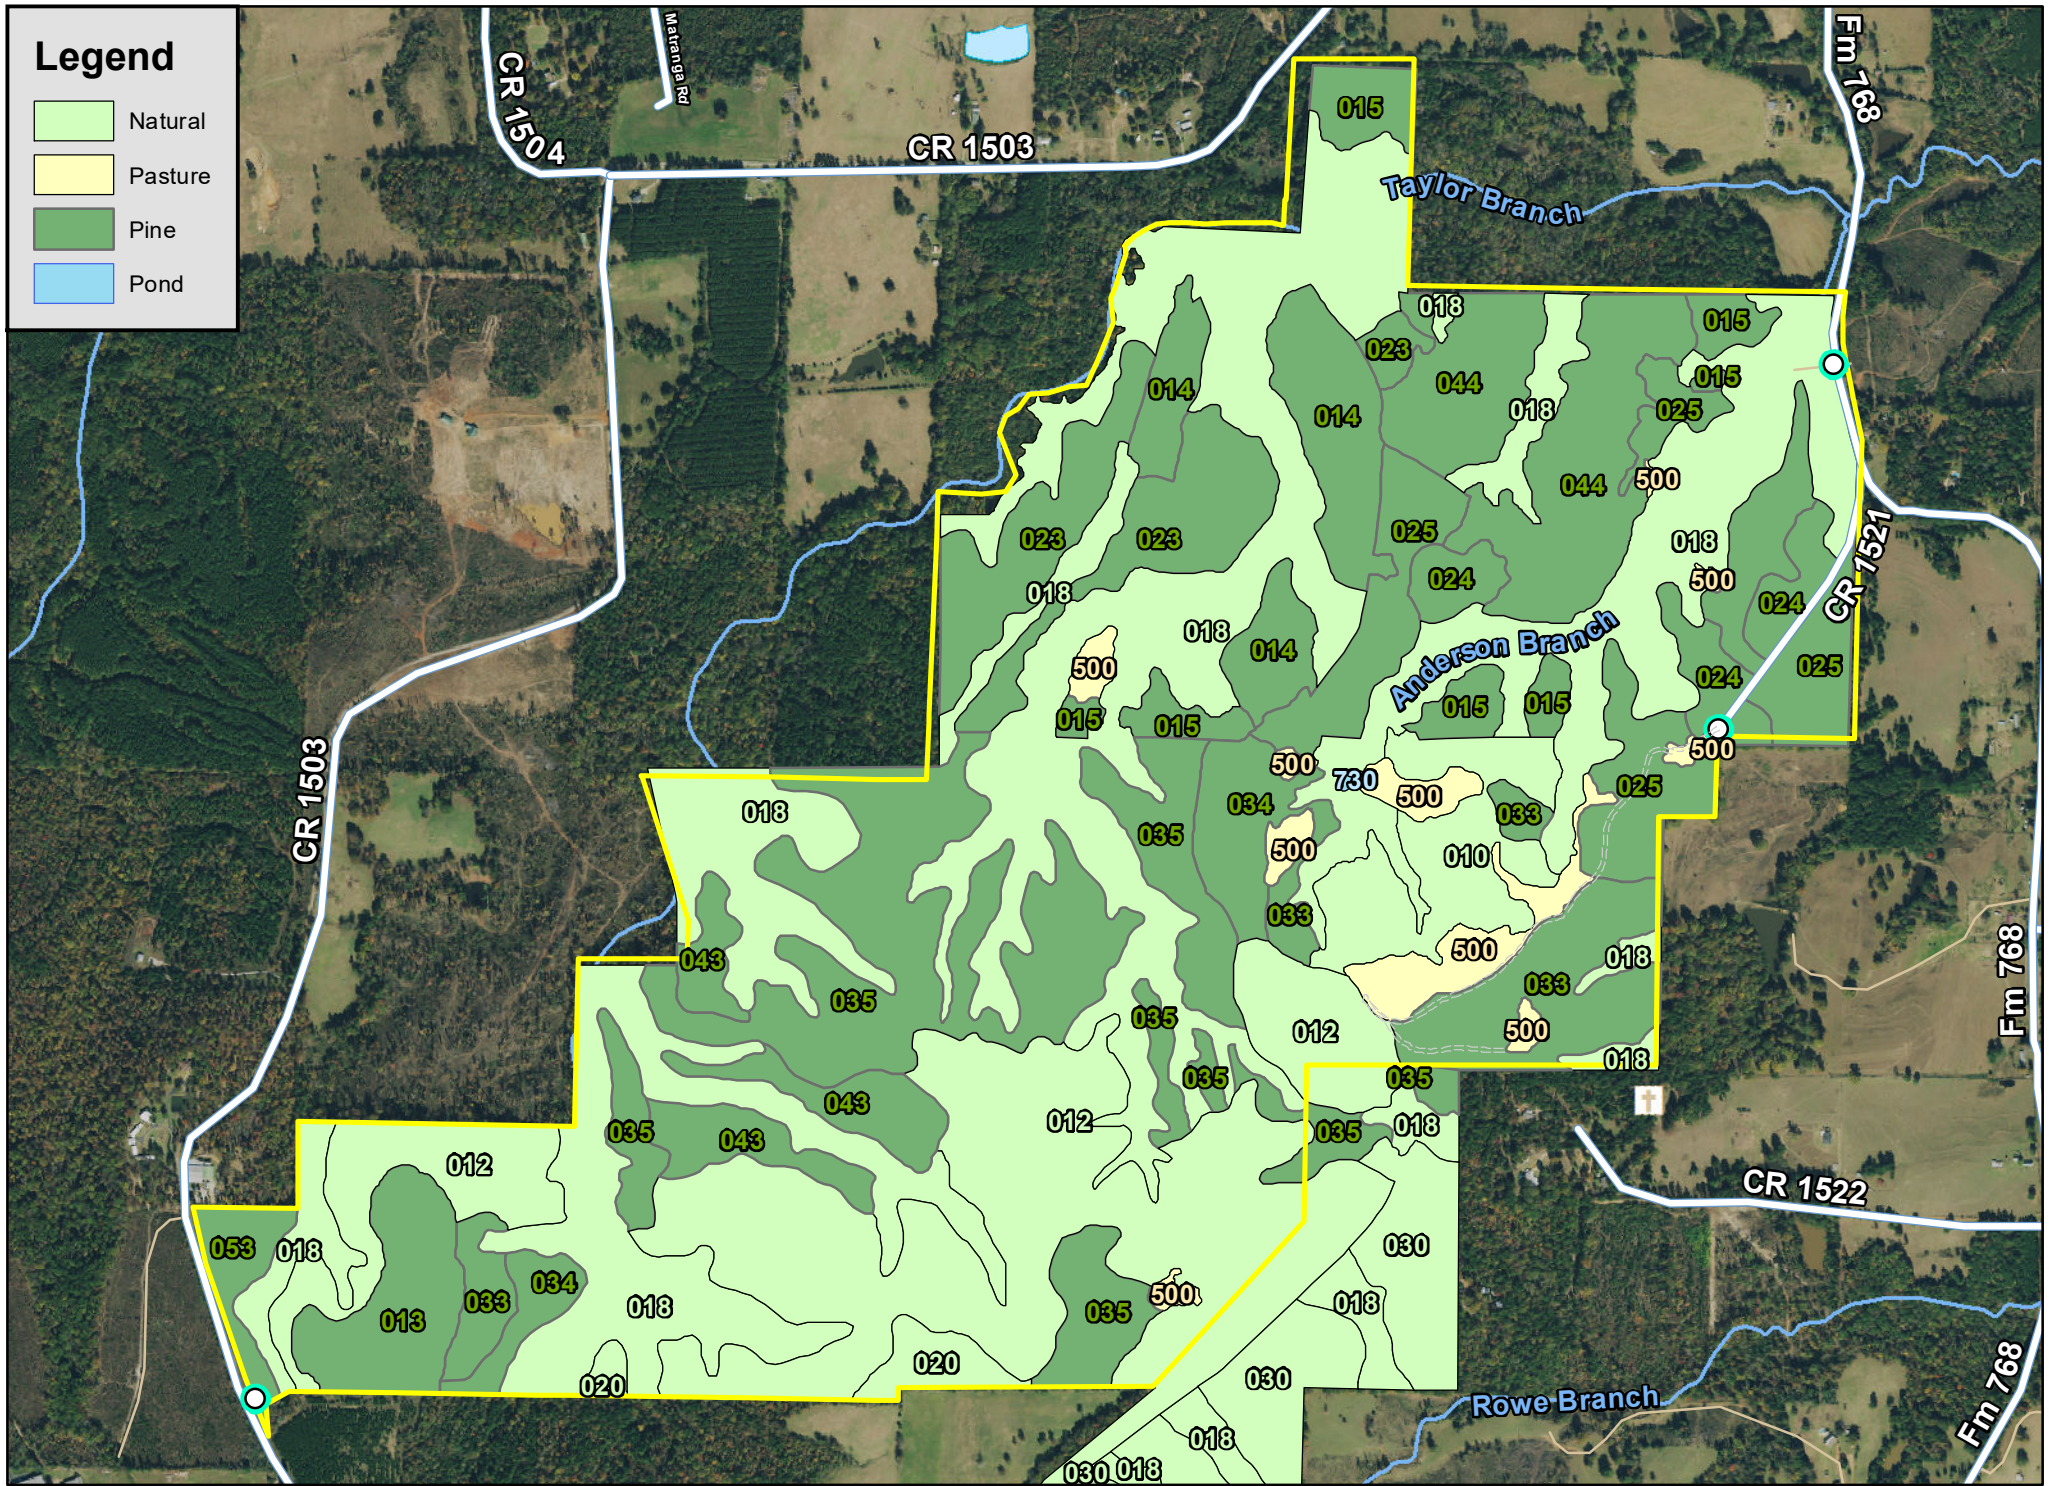

Legend

-  Natural
-  Pasture
-  Pine
-  Pond

Rusk, Cherokee Co., TX

For illustration purposes only.

COMP_ID	STAND_ID	COUNTY1	STATE	TIMBER_MAN	STAND_CODE	STAND_DESC	SPECIES_DE	SPECIES_CO	EST_METHOD	EST_YEAR	IT_COI	STAND_OPER	STAND_ACRES
11004	010	Cherokee	TX	Uneven-aged Convertible	Natural	St 3	Loblolly	1	Natural	0	N	6-9 Months	89.3
11004	012	Cherokee	TX	Uneven-aged	Natural	St 8	Southern Red Oak	32	Natural	0	N	6-9 Months	186.7
11004	013	Cherokee	TX	Even-aged Plantation	Pine	St 10	Longleaf	4	Plantation	2013	P	6-9 Months	21.3
11004	014	Cherokee	TX	Even-aged Plantation	Pine	St 14	Longleaf	4	Plantation	2014	P	6-9 Months	43.3
11004	015	Cherokee	TX	Even-aged Plantation	Pine		Loblolly	1	Plantation	2014	P	6-9 Months	27.2
11004	018	Cherokee	TX	SMZ	Natural		Loblolly	1	Natural	0	N	6-9 Months	341.2
11004	020	Cherokee	TX	Uneven-aged Convertible	Natural	St 6	Loblolly	1	Natural	0	N	6-9 Months	7.8
11004	023	Cherokee	TX	Even-aged Plantation	Pine	P01	Loblolly	1	Plantation	0	P	6-9 Months	42.2
11004	024	Cherokee	TX	Even-aged Plantation	Pine	P97b	Loblolly	1	Plantation	0	P	6-9 Months	18.2
11004	025	Cherokee	TX	Even-aged Plantation	Pine	P97	Loblolly	1	Plantation	0	P	6-9 Months	54.7
11004	030	Cherokee	TX	Uneven-aged Convertible	Natural		Loblolly	1	Natural	0	N	6-9 Months	36.1
11004	033	Cherokee	TX	Even-aged Plantation	Pine	St 2	Loblolly	1	Plantation	2012	P	6-9 Months	35.4
11004	034	Cherokee	TX	Even-aged Plantation	Pine	St 4	Loblolly	1	Plantation	0	P	6-9 Months	18.8
11004	035	Cherokee	TX	Even-aged Plantation	Pine	St 5	Loblolly	1	Plantation	0	P	6-9 Months	102.5
11004	040	Cherokee	TX	Even-aged Natural	Natural	St 12 Seed Tree	Loblolly	1	Natural	0	N	6-9 Months	21.5
11004	043	Cherokee	TX	Even-aged Plantation	Pine	St 7	Loblolly	1	Plantation	0	P	6-9 Months	23.7
11004	044	Cherokee	TX	Even-aged Plantation	Pine		Shortleaf	3	Plantation	2017	P	6-9 Months	49.3
11004	053	Cherokee	TX	Even-aged Plantation	Pine		Loblolly	1	Plantation	1987	P	6-9 Months	7.4
11004	500	Cherokee	TX	No Management	Open	Open				0		6-9 Months	25.7
11004	730	Cherokee	TX	No Management	Pond	Pond				0		6-9 Months	0.9