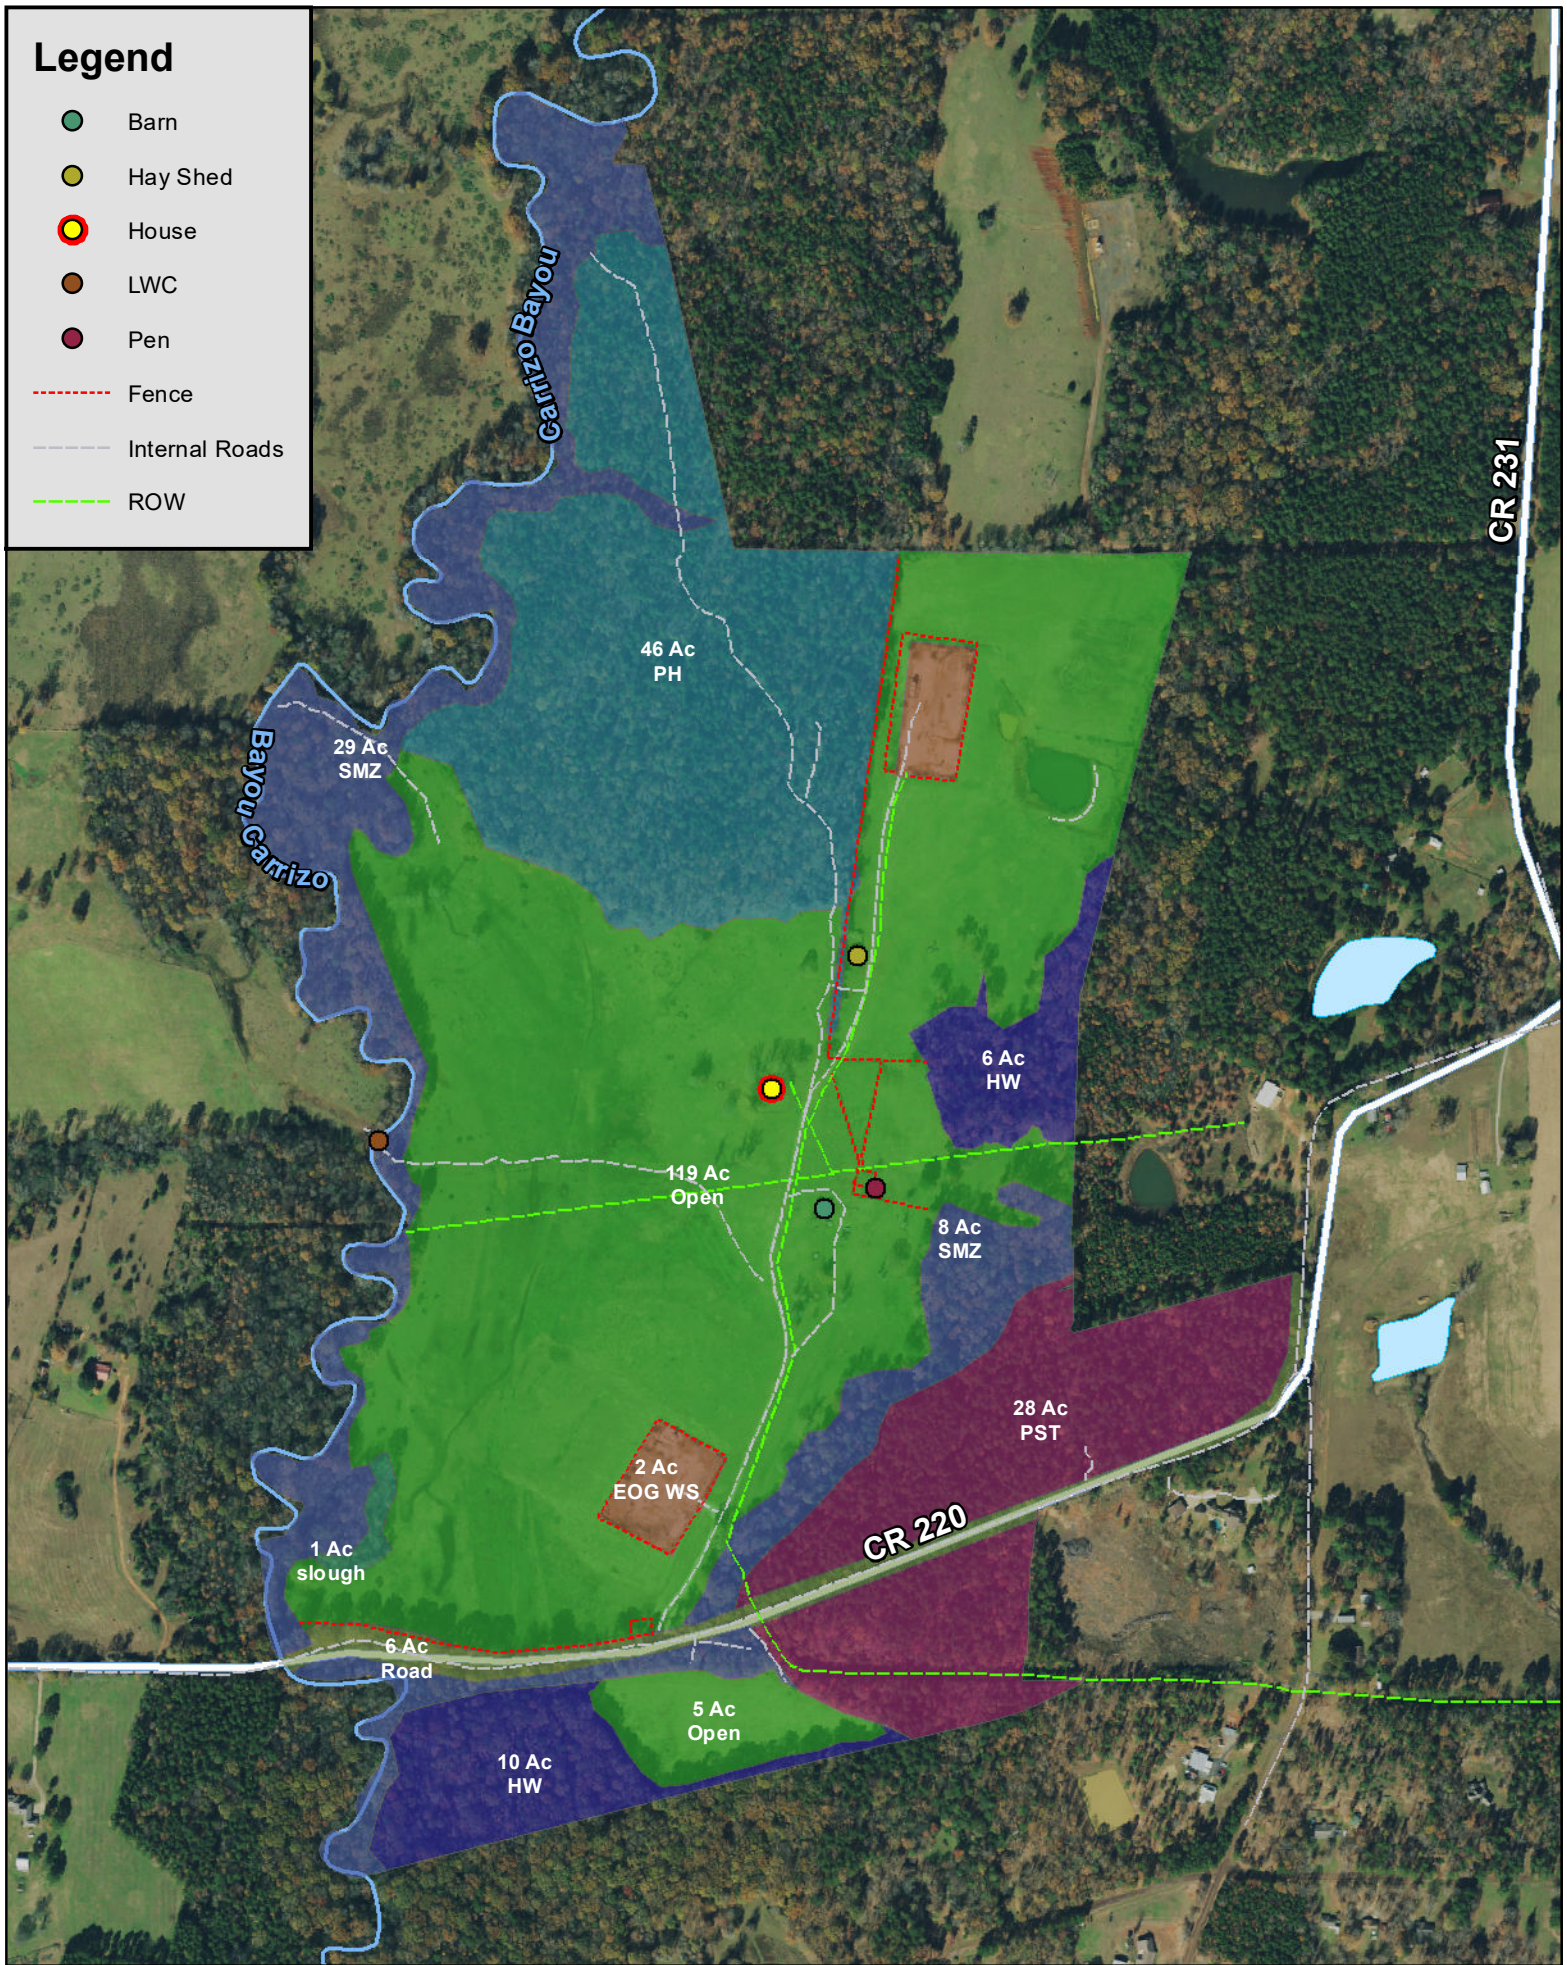

# Legend

- Barn
- Hay Shed
- House
- LWC
- Pen
- Fence
- Internal Roads
- ROW

257± Ac. | Nacogdoches, Nacogdoches Co., TX

For illustration purposes only.